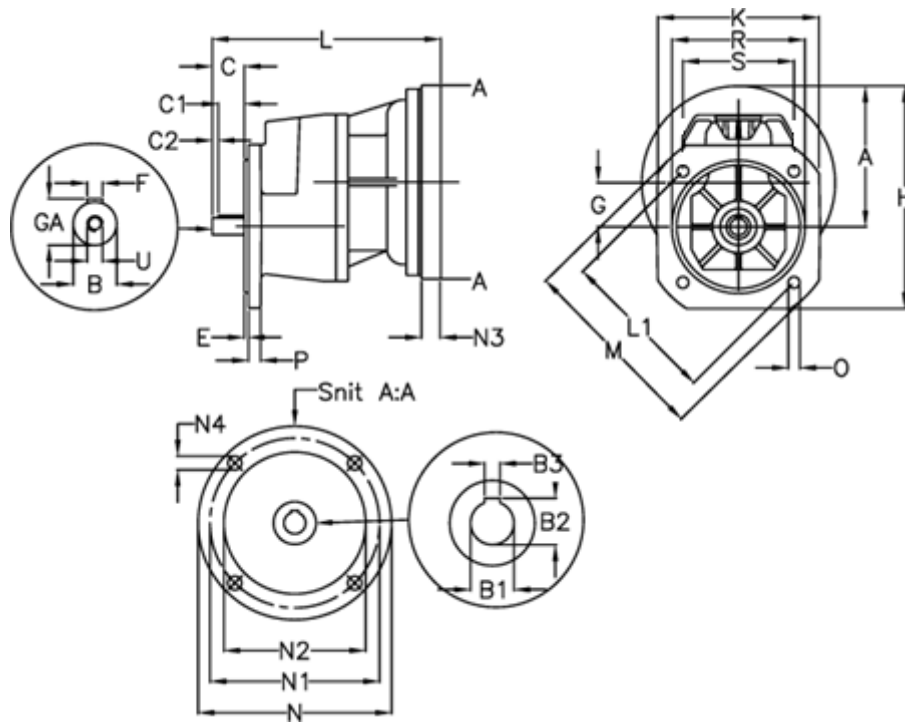

Article number: 40550500382445
 Description: Single Stage Helical Gear
 S 501-3,8-P112B5

Measures

A = 196.5	E = 4.0	M = 300.0	R = 230
B = 38	F = 10x8x60	N = 250	S = 185
B1 = 28	G = 73.5	N1 = 215	U = M12
B2 = 31.3	GA = 41.0	N2 = 180	
B3 = 8	H = 326.5	N3 = -	
C = 80	K = 260	N4 = M12x16	
C1 = 60	L = 344	O = 14.0	
C2 = 10	L1 = 265.0	P = 15	